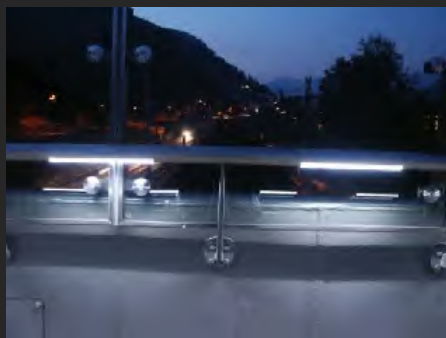

Zell am See - Austria LEDrail Partner: www.LUMEN.at

LEDtechnic bvba – Vliegplein 55F – B-9991 Maldegem – T +32 50 68 89 52 – F +32 50 68 69 64

info@ledtechnic.be - www.ledtechnic.be