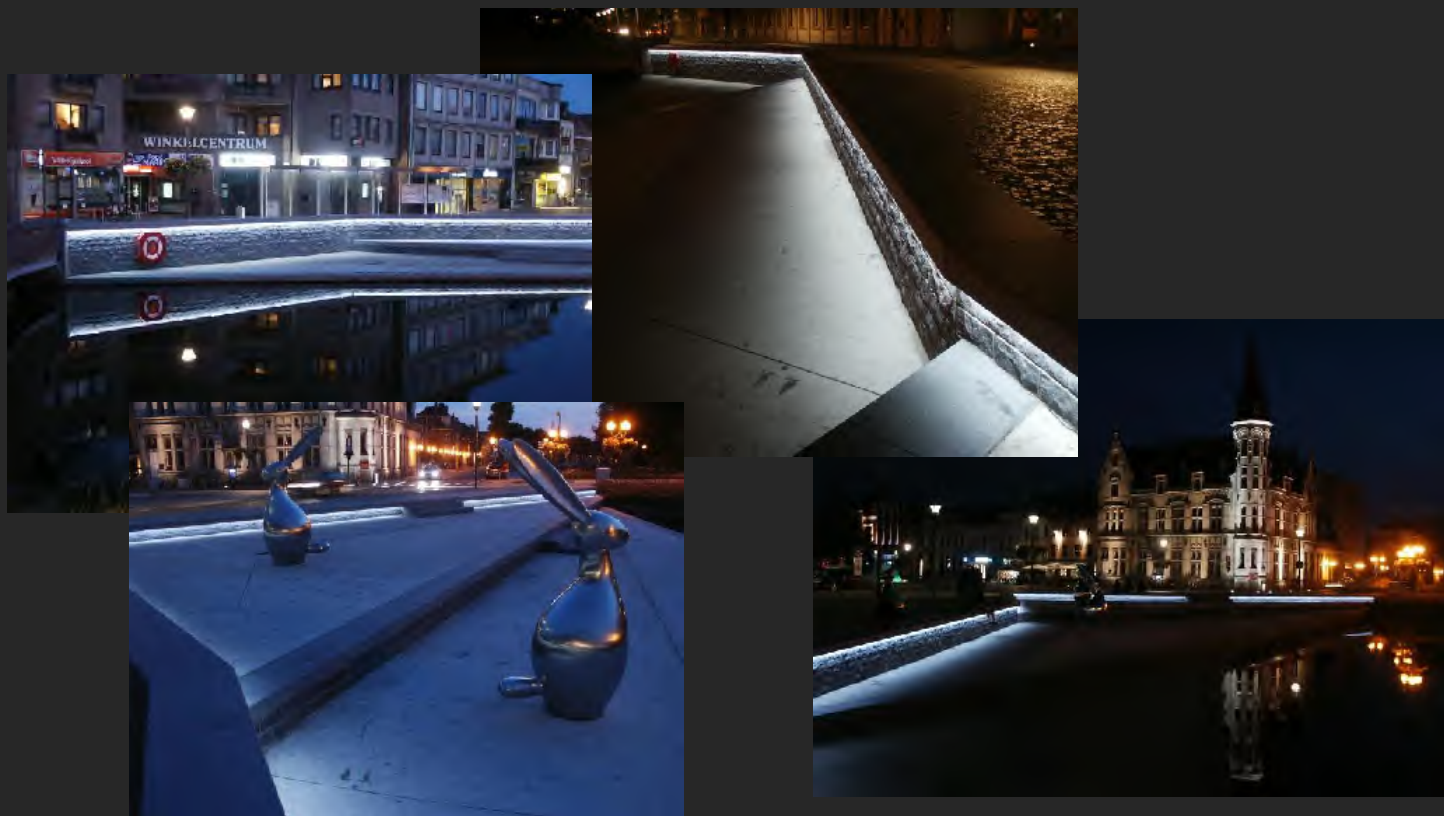

Knokke-Belgium LEDrail: handrail lighting

Design: Buro Ney & Partners

LEDtechnic bvba – Vliegplein 55F – B-9991 Maldegem – T +32 50 68 89 52 – F +32 50 68 69 64

info@ledtechnic.be - www.ledtechnic.be

Lokeren – Belgium LEDline under seating elements