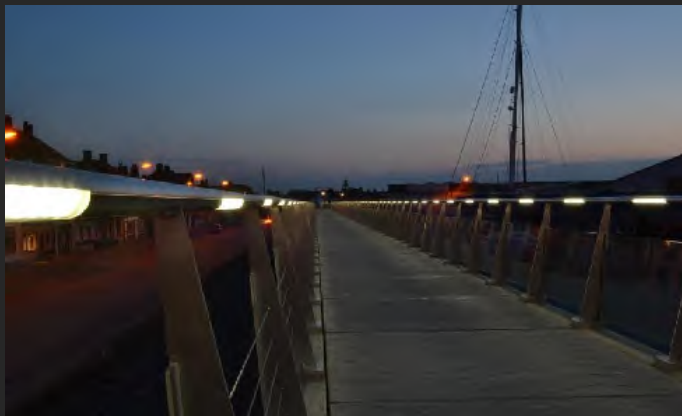

Breskens (The Netherlands): LEDline & LEDrail

LEDtechnic bvba – Vliegplein 55F – B-9991 Maldegem – T +32 50 68 89 52 – F +32 50 68 69 64

info@ledtechnic.be - www.ledtechnic.be